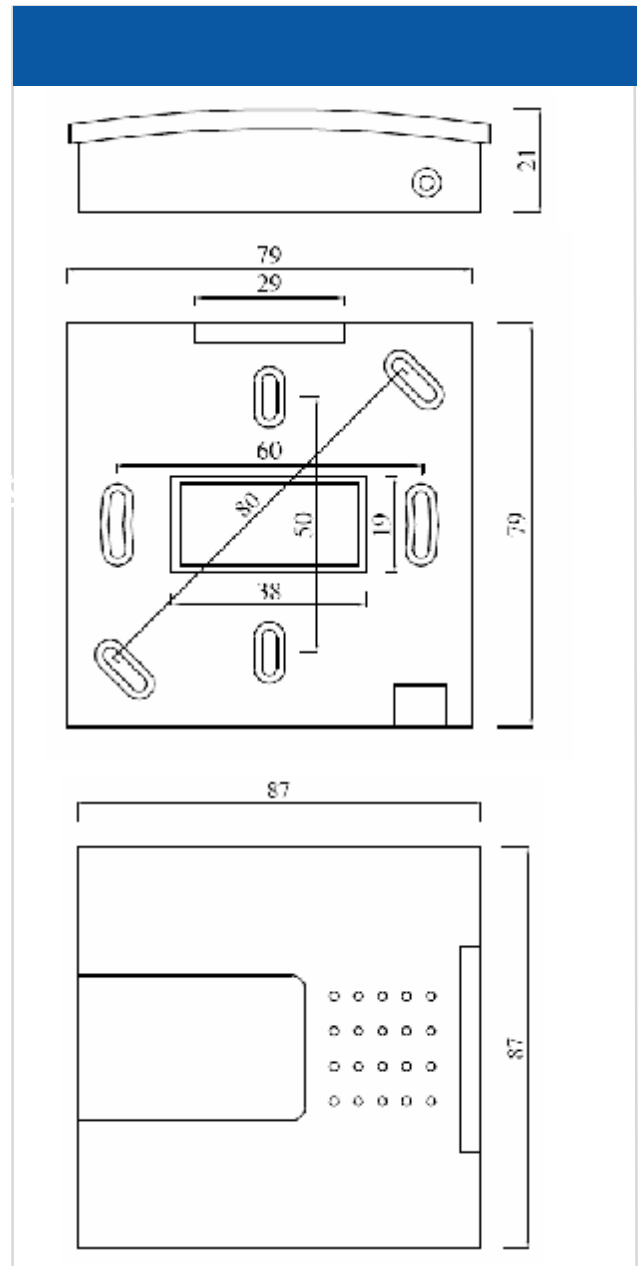

Delos International

DR-902/DR-903

Elegance card reader

Specification

- n Stylish style for the high end application.
- n The inlay piece's style can be changed for individuation.
- n With standard Wiegand output signal and several keypad formats, compatible with other access control system.
- n Build-in beeper and LED, display the working saturation directly.
- n Could be installed on EU/Asian back box.
- n Sustaining card's types :EM card or Mifare card
- n Build-in watchdog

Application

This product is specially designed for high-end and luxury construction access control application, as hotels, clubs, top office building, etc.

DR-902/DR-903

Electronic	
Power Supply	DC 9-15V
Rate Current	<200mA
Read Range	DR-902 read EM card 8-10cm DR-903 read Mifare card 5-8cm
Output Format	WG26/WG34
Input	LED control*2 Beeper control*1 Hold on*1
LED	Double color LED*1

Model	
Dimension	8.7cm*8.7cm*2.1cm
Weight	180G
Installation	EU/Asian standard back box
Material	ABS+PC

Environment	
Temperature	-25°C~70°C
Humidity	<90%

Order attention

- 1、Warranty: 1 year
- 2、Available type: see following pictures