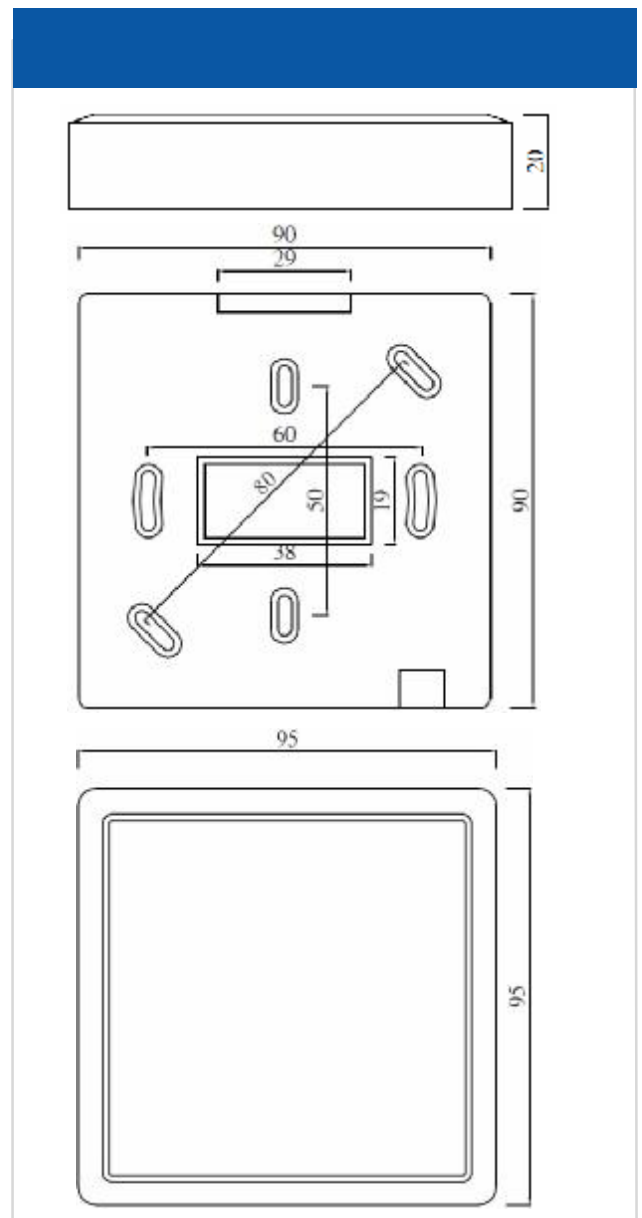

Delos International

DR-402/DR-403

Specification

- n A variety of optional colors and textures as gold-grid, gold-phoenix, mirror-grid, mirror-pure, wine-red, champagne, etc. Requested to indicate in orders.
- n With standard Wiegand output signal and several keypad formats, compatible with other access control system.
- n Build-in beeper and LED, display the working saturation directly.
- n Could be installed on EU/Asian back box.
- n Sustaining card's types :EM card or Mifare card
- n Build-in watchdog

Application

This product is specially designed for high-end and luxury construction access control application, as hotels, clubs, top office building, etc.

Electronic	
Power Supply	DC 9-15V
Rate Current	<200mA
Read Range	DR-402 read EM card 8-10cm DR-403 read Mifare card 5-8cm
Output Format	WG26/WG34
Input	LED control*2 Beeper control*1 Hold on*1

Model	
Dimension	9.5cm*9.5cm*2.0cm
Weight	180G
Installation	EU/Asian standard back box
Material	ABS+PC

Environment	
Temperature	-25°C~70°C
Humidity	<90%

Order

1、Warranty: 1 year

2、Available type: see following pictures